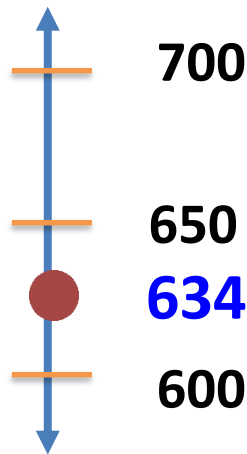

## Round to the nearest hundred using vertical number line

1) 634

**634** rounded to the  
nearest hundred is **600**

2) 1372

3) 857

4) 2369

Name: .....

Date: \_\_\_\_ / \_\_\_\_ / \_\_\_\_

## Round to the nearest hundred using vertical number line

5) 5683

6) 224

7) 992

8) 4431